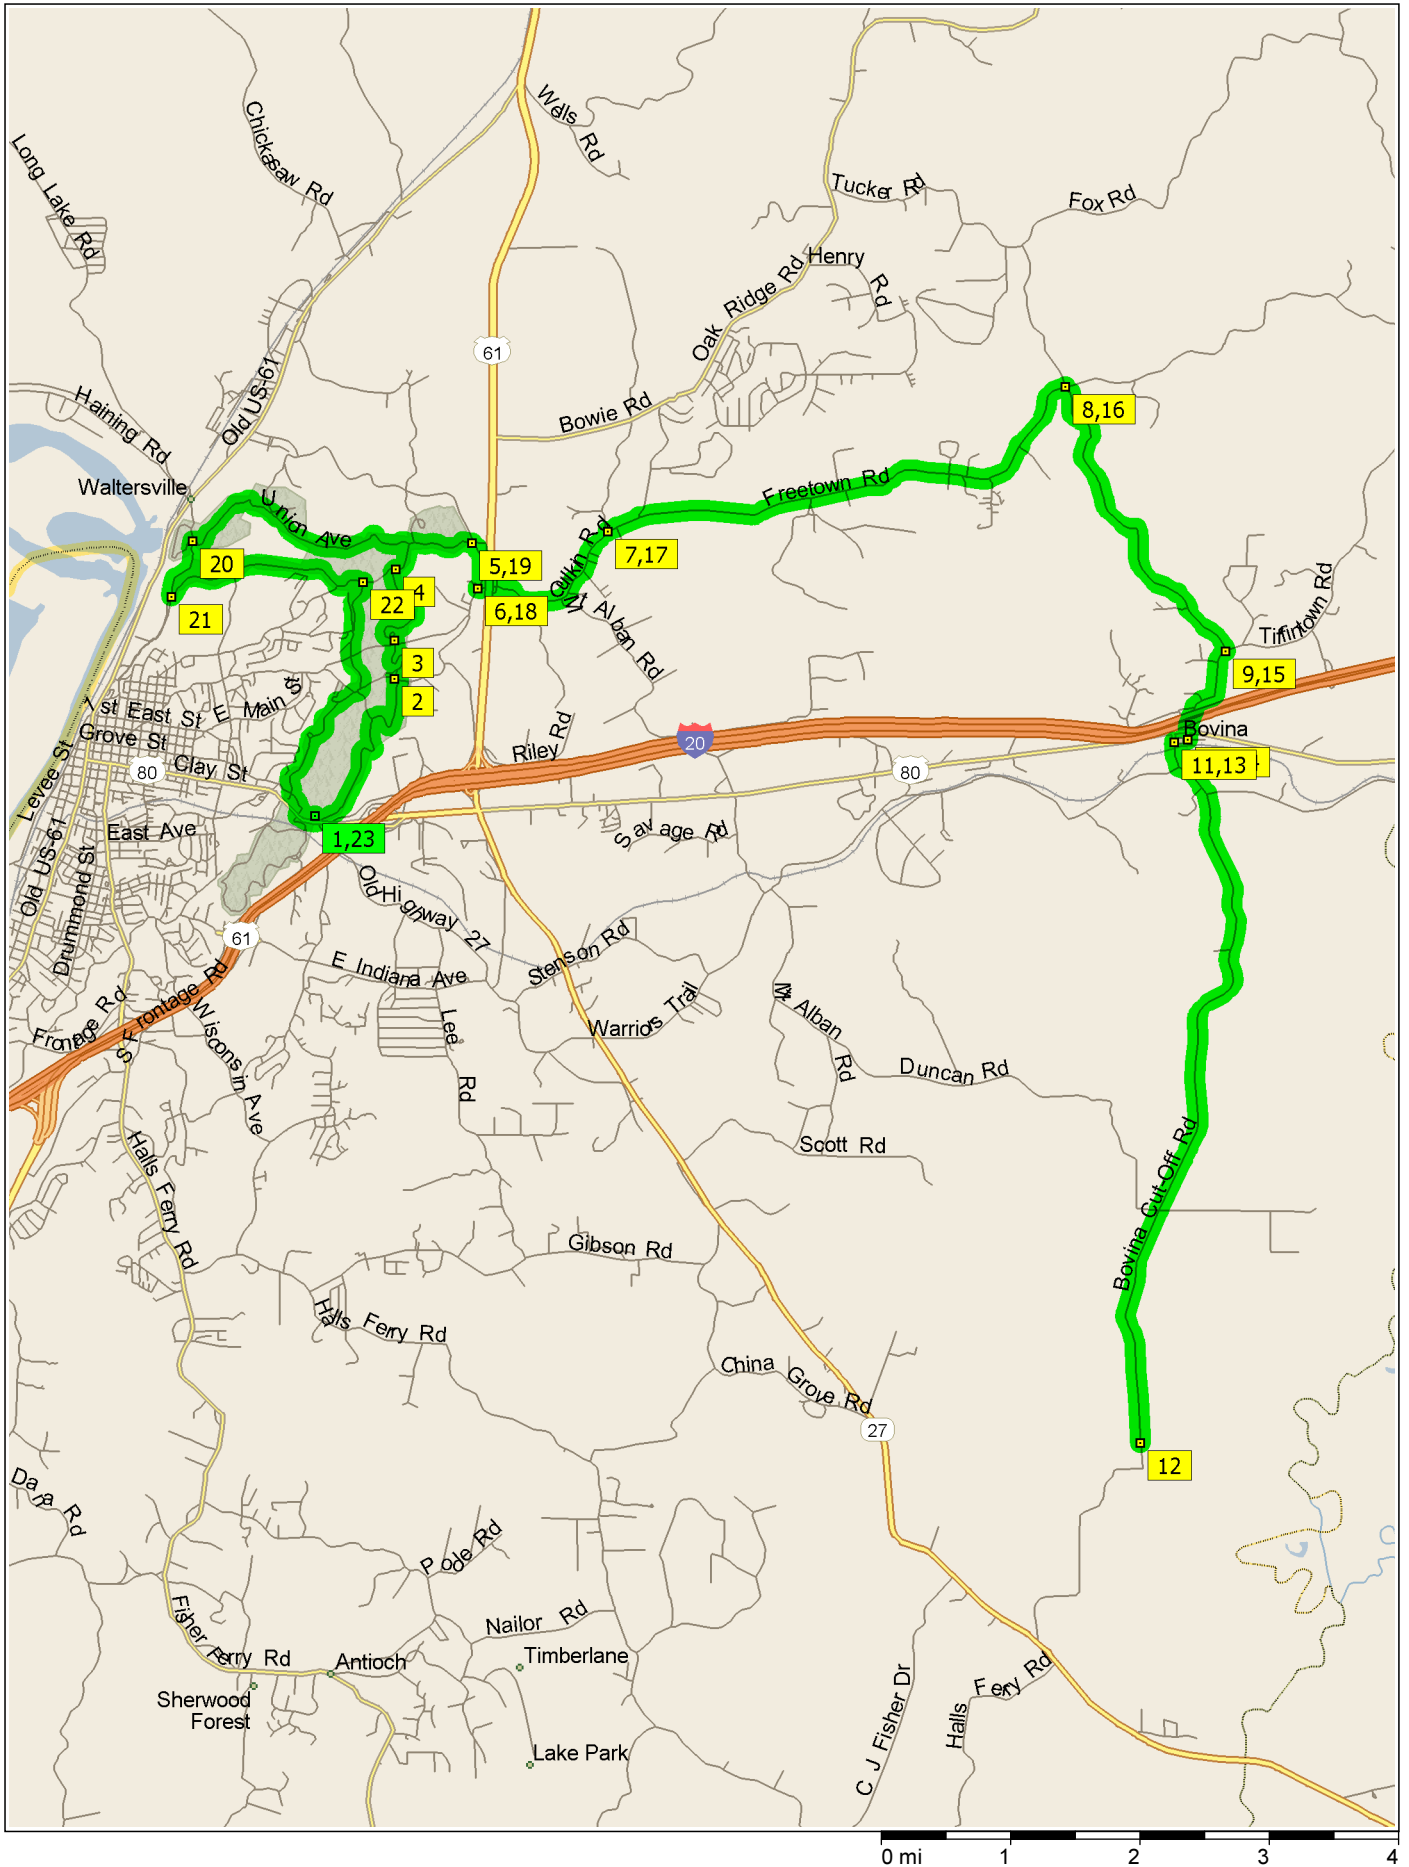

vicksburg bovina out and back ride

42.1 miles; 1 hour, 44 minutes

9:00 AM	0.0 mi	1 Depart Vicksburg N.P. Visitor Center on Local road(s) (South) for 87 yds
9:00 AM	0.1 mi	Turn LEFT (East) onto US-80 [Clay St], then immediately bear LEFT (North-East) onto Union Ave for 1.1 mi
9:03 AM	1.2 mi	Turn RIGHT to stay on Union Ave for 0.6 mi
9:05 AM	1.8 mi	2 At near Waltersville, stay on Union Ave (North) for 0.5 mi
9:06 AM	2.3 mi	3 At Union Ave, Vicksburg, MS 39183, stay on Union Ave (North) for 1.1 mi
9:09 AM	3.4 mi	4 At Union Ave, Vicksburg, MS 39183, stay on Union Ave (East) for 0.3 mi
9:09 AM	3.6 mi	Bear RIGHT (East) onto Beechwood Dr for 65 yds
9:10 AM	3.7 mi	Road name changes to Grant Ave for 0.5 mi
9:11 AM	4.1 mi	5 At Grant Ave, Vicksburg, MS 39183, bear RIGHT (South-East) onto Standard Hill Rd for 0.4 mi
9:12 AM	4.5 mi	6 At 1003 Culkin Rd, Vicksburg, MS 39183, turn LEFT (East) onto Culkin Rd for 1.4 mi
9:16 AM	5.9 mi	7 At 2309 Culkin Rd, Vicksburg, MS 39183, stay on Culkin Rd (East) for 0.3 mi
9:16 AM	6.2 mi	Bear RIGHT (East) onto Freetown Rd for 3.2 mi
9:24 AM	9.4 mi	Turn LEFT to stay on Freetown Rd for 0.6 mi
9:26 AM	10.0 mi	8 At 1698 Tucker Rd, Vicksburg, MS 39183, turn RIGHT (South) onto Tucker Rd for 2.7 mi
9:32 AM	12.7 mi	9 At 6 Tucker Rd, Vicksburg, MS 39183, turn RIGHT (West) onto Tiffintown Rd for 0.8 mi
9:34 AM	13.5 mi	10 At 5620 Tiffintown Rd, Vicksburg, MS 39180, stay on Tiffintown Rd (West) for 0.1 mi
9:34 AM	13.6 mi	11 At 177 Bovina Dr, Vicksburg, MS 39180, turn LEFT (South) onto Bovina Dr for 0.2 mi
9:34 AM	13.8 mi	Turn LEFT (East) onto Warriors Trail for 0.3 mi
9:35 AM	14.2 mi	Bear RIGHT (South) onto Bovina Cut-Off Rd for 5.4 mi
9:49 AM	19.5 mi	12 At near Timberlane, return North on Bovina Cut-Off Rd for 5.4 mi
10:01 AM	24.9 mi	Bear LEFT (West) onto Warriors Trail for 0.3 mi
10:03 AM	25.2 mi	Turn RIGHT (North) onto Bovina Dr for 0.2 mi
10:04 AM	25.4 mi	13 At 177 Bovina Dr, Vicksburg, MS 39180, turn RIGHT (East) onto Tiffintown Rd for 0.1 mi
10:04 AM	25.5 mi	14 At 5620 Tiffintown Rd, Vicksburg, MS 39180, turn LEFT to stay on Tiffintown Rd for 0.8 mi
10:05 AM	26.3 mi	15 At 6 Tucker Rd, Vicksburg, MS 39183, turn LEFT (North) onto Tucker Rd for 2.7 mi
10:12 AM	29.0 mi	16 At 1698 Tucker Rd, Vicksburg, MS 39183, turn LEFT (West) onto Freetown Rd for 0.6 mi
10:13 AM	29.7 mi	Turn RIGHT to stay on Freetown Rd for 3.2 mi
10:21 AM	32.9 mi	Road name changes to Culkin Rd for 0.2 mi
10:22 AM	33.1 mi	Turn RIGHT to stay on Culkin Rd for 142 yds
10:22 AM	33.1 mi	17 At 2309 Culkin Rd, Vicksburg, MS 39183, stay on Culkin Rd (South) for 1.4 mi
10:25 AM	34.5 mi	18 At 1003 Culkin Rd, Vicksburg, MS 39183, turn RIGHT (North) onto Standard Hill Rd for 0.4 mi
10:26 AM	34.9 mi	19 At Grant Ave, Vicksburg, MS 39183, road name changes to Grant Ave for 0.5 mi
10:27 AM	35.4 mi	Road name changes to Beechwood Dr for 65 yds
10:28 AM	35.4 mi	Bear RIGHT (West) onto Union Ave for 1.2 mi
10:31 AM	36.6 mi	Turn LEFT to stay on Union Ave for 0.9 mi
10:33 AM	37.5 mi	20 At near Waltersville, turn LEFT (South) onto Connecting Ave [Hill Rd] for 0.5 mi
10:34 AM	38.0 mi	21 At Confederate Ave, Vicksburg, MS 39183, turn LEFT (East) onto Confederate Ave for 1.7 mi
10:38 AM	39.7 mi	22 At Confederate Ave, Vicksburg, MS 39183, stay on Confederate Ave (South) for 0.9 mi
10:41 AM	40.6 mi	Turn RIGHT to stay on Confederate Ave for 65 yds
10:41 AM	40.7 mi	Turn LEFT to stay on Confederate Ave for 0.2 mi
10:41 AM	40.8 mi	Turn LEFT to stay on Confederate Ave for 0.9 mi