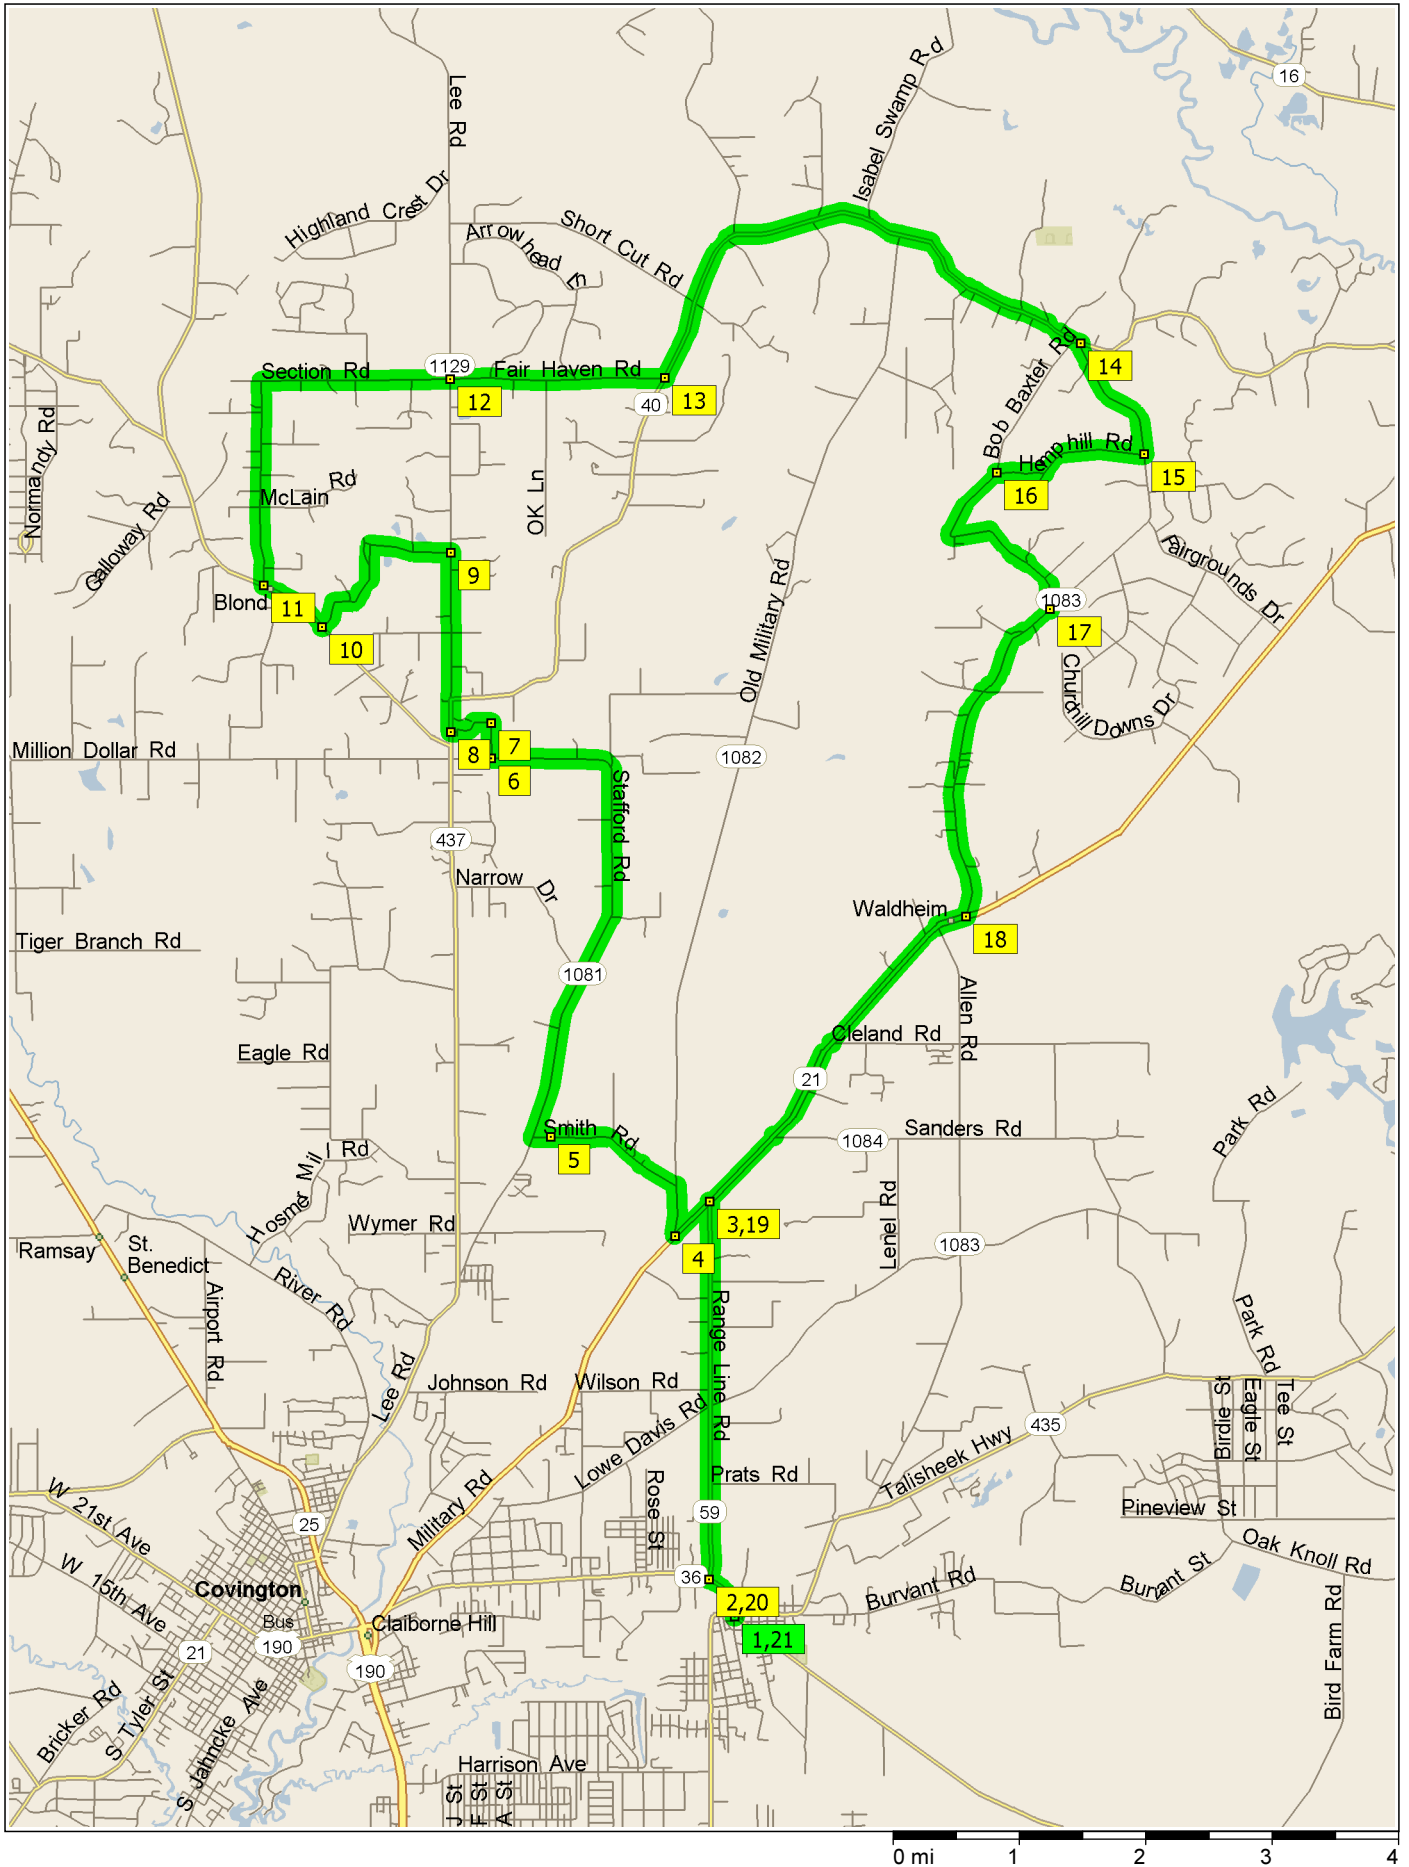

# ns tue ride caboose

36.7 miles; 1 hour, 9 minutes

9:00 AM	0.0 mi	<b>1</b> Depart 22075 SR-36, Abita Springs, LA 70420 on SR-36 [Maple St] (North) for 32 yds
9:00 AM	0.1 mi	Keep STRAIGHT onto SR-36 [SR-59] for 0.4 mi
9:00 AM	0.4 mi	<b>2</b> At 72403 SR-59, Abita Springs, LA 70420, turn RIGHT (North) onto SR-59 [Range Line Rd] for 0.8 mi
9:01 AM	1.2 mi	Keep STRAIGHT onto SR-59 for 0.5 mi
9:01 AM	1.6 mi	Keep STRAIGHT onto SR-59 [Range Line Rd] for 1.8 mi
9:03 AM	3.4 mi	<b>3</b> At 75299 SR-21, Covington, LA 70435, turn LEFT (South-West) onto SR-21 for 0.4 mi
9:04 AM	3.8 mi	<b>4</b> At 75100 Old Military Rd, Covington, LA 70435, turn RIGHT (North-West) onto SR-1082 [Old Military Rd] for 0.4 mi
9:04 AM	4.2 mi	Turn LEFT (West) onto Smith Rd for 1.1 mi
9:07 AM	5.4 mi	<b>5</b> At 20401 Smith Rd, Covington, LA 70435, stay on Smith Rd (West) for 0.1 mi
9:07 AM	5.5 mi	Turn RIGHT (North) onto SR-1081 [Stafford Rd] for 4.1 mi
9:17 AM	9.6 mi	<b>6</b> At 1199 Oak Crest Dr, Covington, LA 70435, turn RIGHT (North) onto Oak Crest Dr for 0.4 mi
9:18 AM	10.0 mi	<b>7</b> At 1062 Oak Crest Dr, Covington, LA 70435, stay on Oak Crest Dr (West) for 0.3 mi
9:19 AM	10.4 mi	Turn RIGHT (West) onto Barker Blvd for 87 yds
9:20 AM	10.4 mi	<b>8</b> At near Blond, turn RIGHT (North) onto SR-40 [Lee Rd] for 0.3 mi
9:20 AM	10.7 mi	Keep STRAIGHT onto SR-1129 [Lee Rd] for 1.2 mi
9:22 AM	11.8 mi	<b>9</b> At near Blond, turn LEFT (West) onto Kenzie Rd for 1.5 mi
9:26 AM	13.4 mi	<b>10</b> At 18647 SR-40, Covington, LA 70435, turn RIGHT (North-West) onto SR-40 [SR-437] for 0.6 mi
9:27 AM	14.0 mi	<b>11</b> At near Blond, turn RIGHT (North) onto Section Rd for 1.6 mi
9:31 AM	15.6 mi	Turn RIGHT to stay on Section Rd for 1.5 mi
9:34 AM	17.1 mi	<b>12</b> At 20009 Fair Haven Rd, Covington, LA 70435, road name changes to Fair Haven Rd for 1.7 mi
9:38 AM	18.8 mi	<b>13</b> At 22197 SR-40, Bush, LA 70431, turn LEFT (North) onto SR-40 for 4.4 mi
9:45 AM	23.3 mi	<b>14</b> At near Isabel, turn RIGHT (South) onto SR-1083 for 1.1 mi
9:48 AM	24.4 mi	<b>15</b> At near Waldheim, turn RIGHT (West) onto Hemphill Rd for 1.3 mi
9:51 AM	25.6 mi	<b>16</b> At 80798 Bob Baxter Rd, Bush, LA 70431, turn LEFT (South) onto Bob Baxter Rd for 1.8 mi
9:55 AM	27.4 mi	<b>17</b> At near Waldheim, bear RIGHT (South-West) onto SR-1083 for 2.8 mi
10:02 AM	30.2 mi	<b>18</b> At 77687 SR-21, Covington, LA 70435, stay on SR-1083 [SR-21] (West) for 0.2 mi
10:02 AM	30.4 mi	Keep STRAIGHT onto SR-21 for 2.9 mi
10:05 AM	33.3 mi	<b>19</b> At 75299 SR-21, Covington, LA 70435, bear LEFT (South) onto SR-59 [Range Line Rd] for 1.8 mi
10:07 AM	35.1 mi	Keep STRAIGHT onto SR-59 for 0.5 mi
10:08 AM	35.6 mi	Keep STRAIGHT onto SR-59 [Range Line Rd] for 0.8 mi
10:08 AM	36.3 mi	<b>20</b> At 72403 SR-59, Abita Springs, LA 70420, turn LEFT (East) onto SR-36 [SR-59] for 0.4 mi
10:09 AM	36.7 mi	Keep STRAIGHT onto SR-36 [Maple St] for 32 yds
10:09 AM	36.7 mi	<b>21</b> Arrive 22075 SR-36, Abita Springs, LA 70420