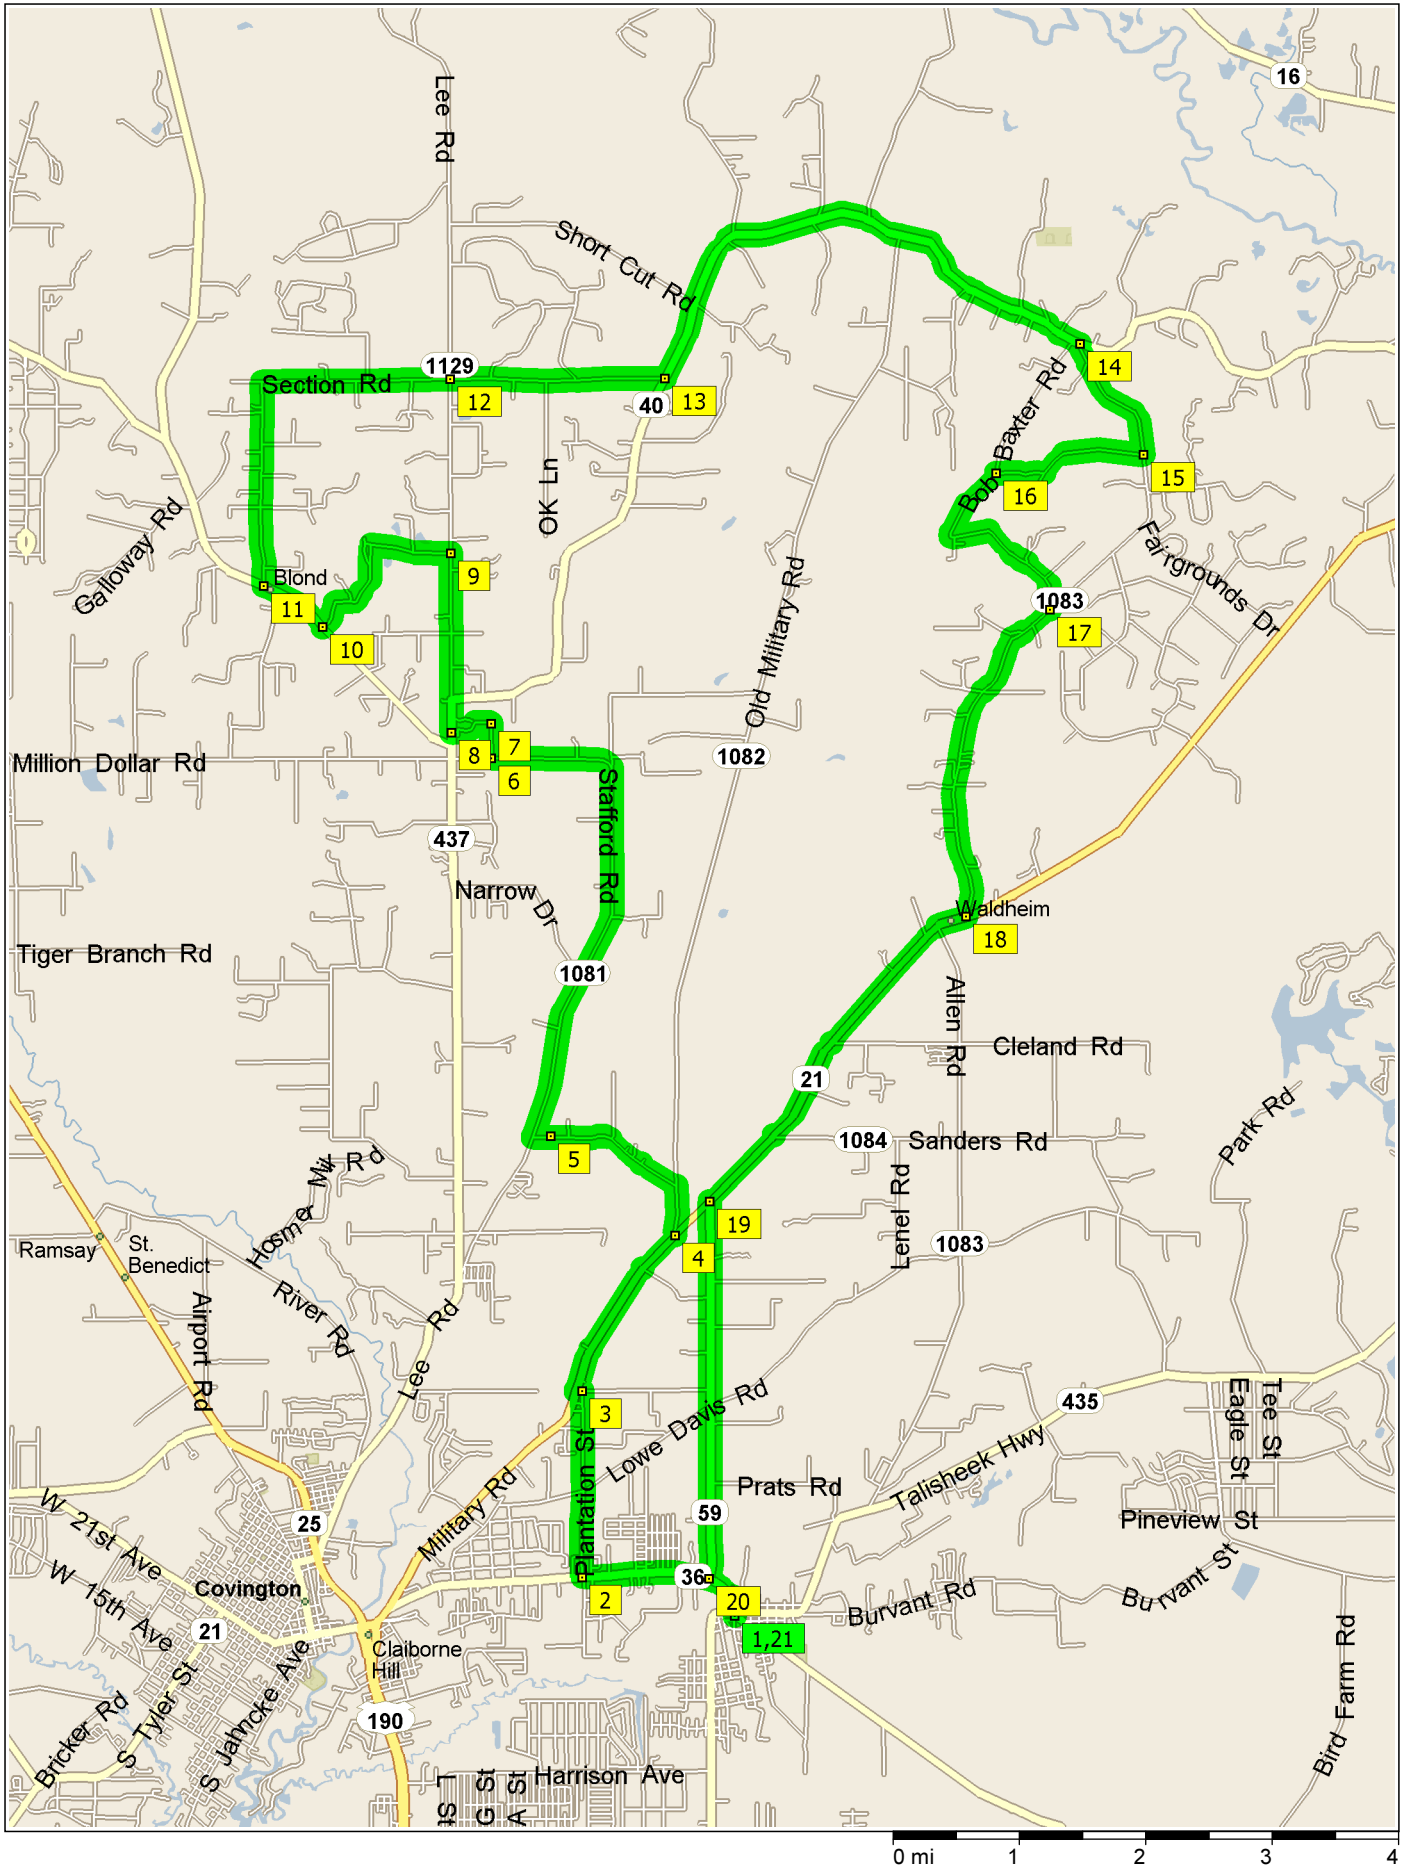

ns tue ride caboose 2010

37.4 miles; 1 hour, 13 minutes

9:00 AM	0.0 mi	1 Depart 22075 SR-36, Abita Springs, LA 70420 on SR-36 [Maple St] (North) for 32 yds
9:00 AM	0.1 mi	Keep STRAIGHT onto SR-36 [SR-59] for 0.4 mi
9:00 AM	0.4 mi	Keep STRAIGHT onto SR-36 [Abita Rd] for 0.2 mi
9:00 AM	0.6 mi	Bear RIGHT (West) onto SR-36 for 0.8 mi
9:01 AM	1.4 mi	2 At 72302 Plantation St, Covington, LA 70435, turn RIGHT (North) onto Plantation St for 1.5 mi
9:05 AM	2.9 mi	3 At 21002 Wilson Rd, Covington, LA 70435, turn LEFT (West) onto Wilson Rd, then immediately turn RIGHT (North) onto SR-21 [Military Rd] for 1.6 mi
9:07 AM	4.5 mi	4 At 75100 Old Military Rd, Covington, LA 70435, turn LEFT (North-West) onto SR-1082 [Old Military Rd] for 0.4 mi
9:08 AM	4.9 mi	Turn LEFT (West) onto Smith Rd for 1.1 mi
9:10 AM	6.0 mi	5 At 20401 Smith Rd, Covington, LA 70435, stay on Smith Rd (West) for 0.1 mi
9:11 AM	6.2 mi	Turn RIGHT (North) onto SR-1081 [Stafford Rd] for 4.1 mi
9:21 AM	10.2 mi	6 At 1199 Oak Crest Dr, Covington, LA 70435, turn RIGHT (North) onto Oak Crest Dr for 0.4 mi
9:22 AM	10.7 mi	7 At 1062 Oak Crest Dr, Covington, LA 70435, stay on Oak Crest Dr (West) for 0.3 mi
9:23 AM	11.0 mi	Turn RIGHT (West) onto Barker Blvd for 87 yds
9:23 AM	11.1 mi	8 At near Blond, turn RIGHT (North) onto SR-40 [Lee Rd] for 0.3 mi
9:24 AM	11.3 mi	Keep STRAIGHT onto SR-1129 [Lee Rd] for 1.2 mi
9:26 AM	12.5 mi	9 At near Blond, turn LEFT (West) onto Kenzie Rd for 1.5 mi
9:30 AM	14.0 mi	10 At 18647 SR-40, Covington, LA 70435, turn RIGHT (North-West) onto SR-40 [SR-437] for 0.6 mi
9:30 AM	14.6 mi	11 At near Blond, turn RIGHT (North) onto Section Rd for 1.6 mi
9:34 AM	16.3 mi	Turn RIGHT to stay on Section Rd for 1.5 mi
9:38 AM	17.8 mi	12 At 20009 Fair Haven Rd, Covington, LA 70435, road name changes to Fair Haven Rd for 1.7 mi
9:42 AM	19.5 mi	13 At 22197 SR-40, Bush, LA 70431, turn LEFT (North) onto SR-40 for 4.4 mi
9:49 AM	23.9 mi	14 At near Isabel, turn RIGHT (South) onto SR-1083 for 1.1 mi
9:52 AM	25.0 mi	15 At near Waldheim, turn RIGHT (West) onto Hemphill Rd for 1.3 mi
9:55 AM	26.3 mi	16 At 80798 Bob Baxter Rd, Bush, LA 70431, turn LEFT (South) onto Bob Baxter Rd for 1.8 mi
9:59 AM	28.1 mi	17 At near Waldheim, bear RIGHT (South-West) onto SR-1083 for 2.8 mi
10:06 AM	30.9 mi	18 At 77687 SR-21, Covington, LA 70435, stay on SR-1083 [SR-21] (West) for 0.2 mi
10:06 AM	31.1 mi	Keep STRAIGHT onto SR-21 for 2.9 mi
10:09 AM	34.0 mi	19 At 75299 SR-21, Covington, LA 70435, bear LEFT (South) onto SR-59 [Range Line Rd] for 1.8 mi
10:11 AM	35.8 mi	Keep STRAIGHT onto SR-59 for 0.5 mi
10:11 AM	36.2 mi	Keep STRAIGHT onto SR-59 [Range Line Rd] for 0.8 mi
10:12 AM	37.0 mi	20 At 72403 SR-59, Abita Springs, LA 70420, turn LEFT (East) onto SR-36 [SR-59] for 0.4 mi
10:13 AM	37.4 mi	Keep STRAIGHT onto SR-36 [Maple St] for 32 yds
10:13 AM	37.4 mi	21 Arrive 22075 SR-36, Abita Springs, LA 70420